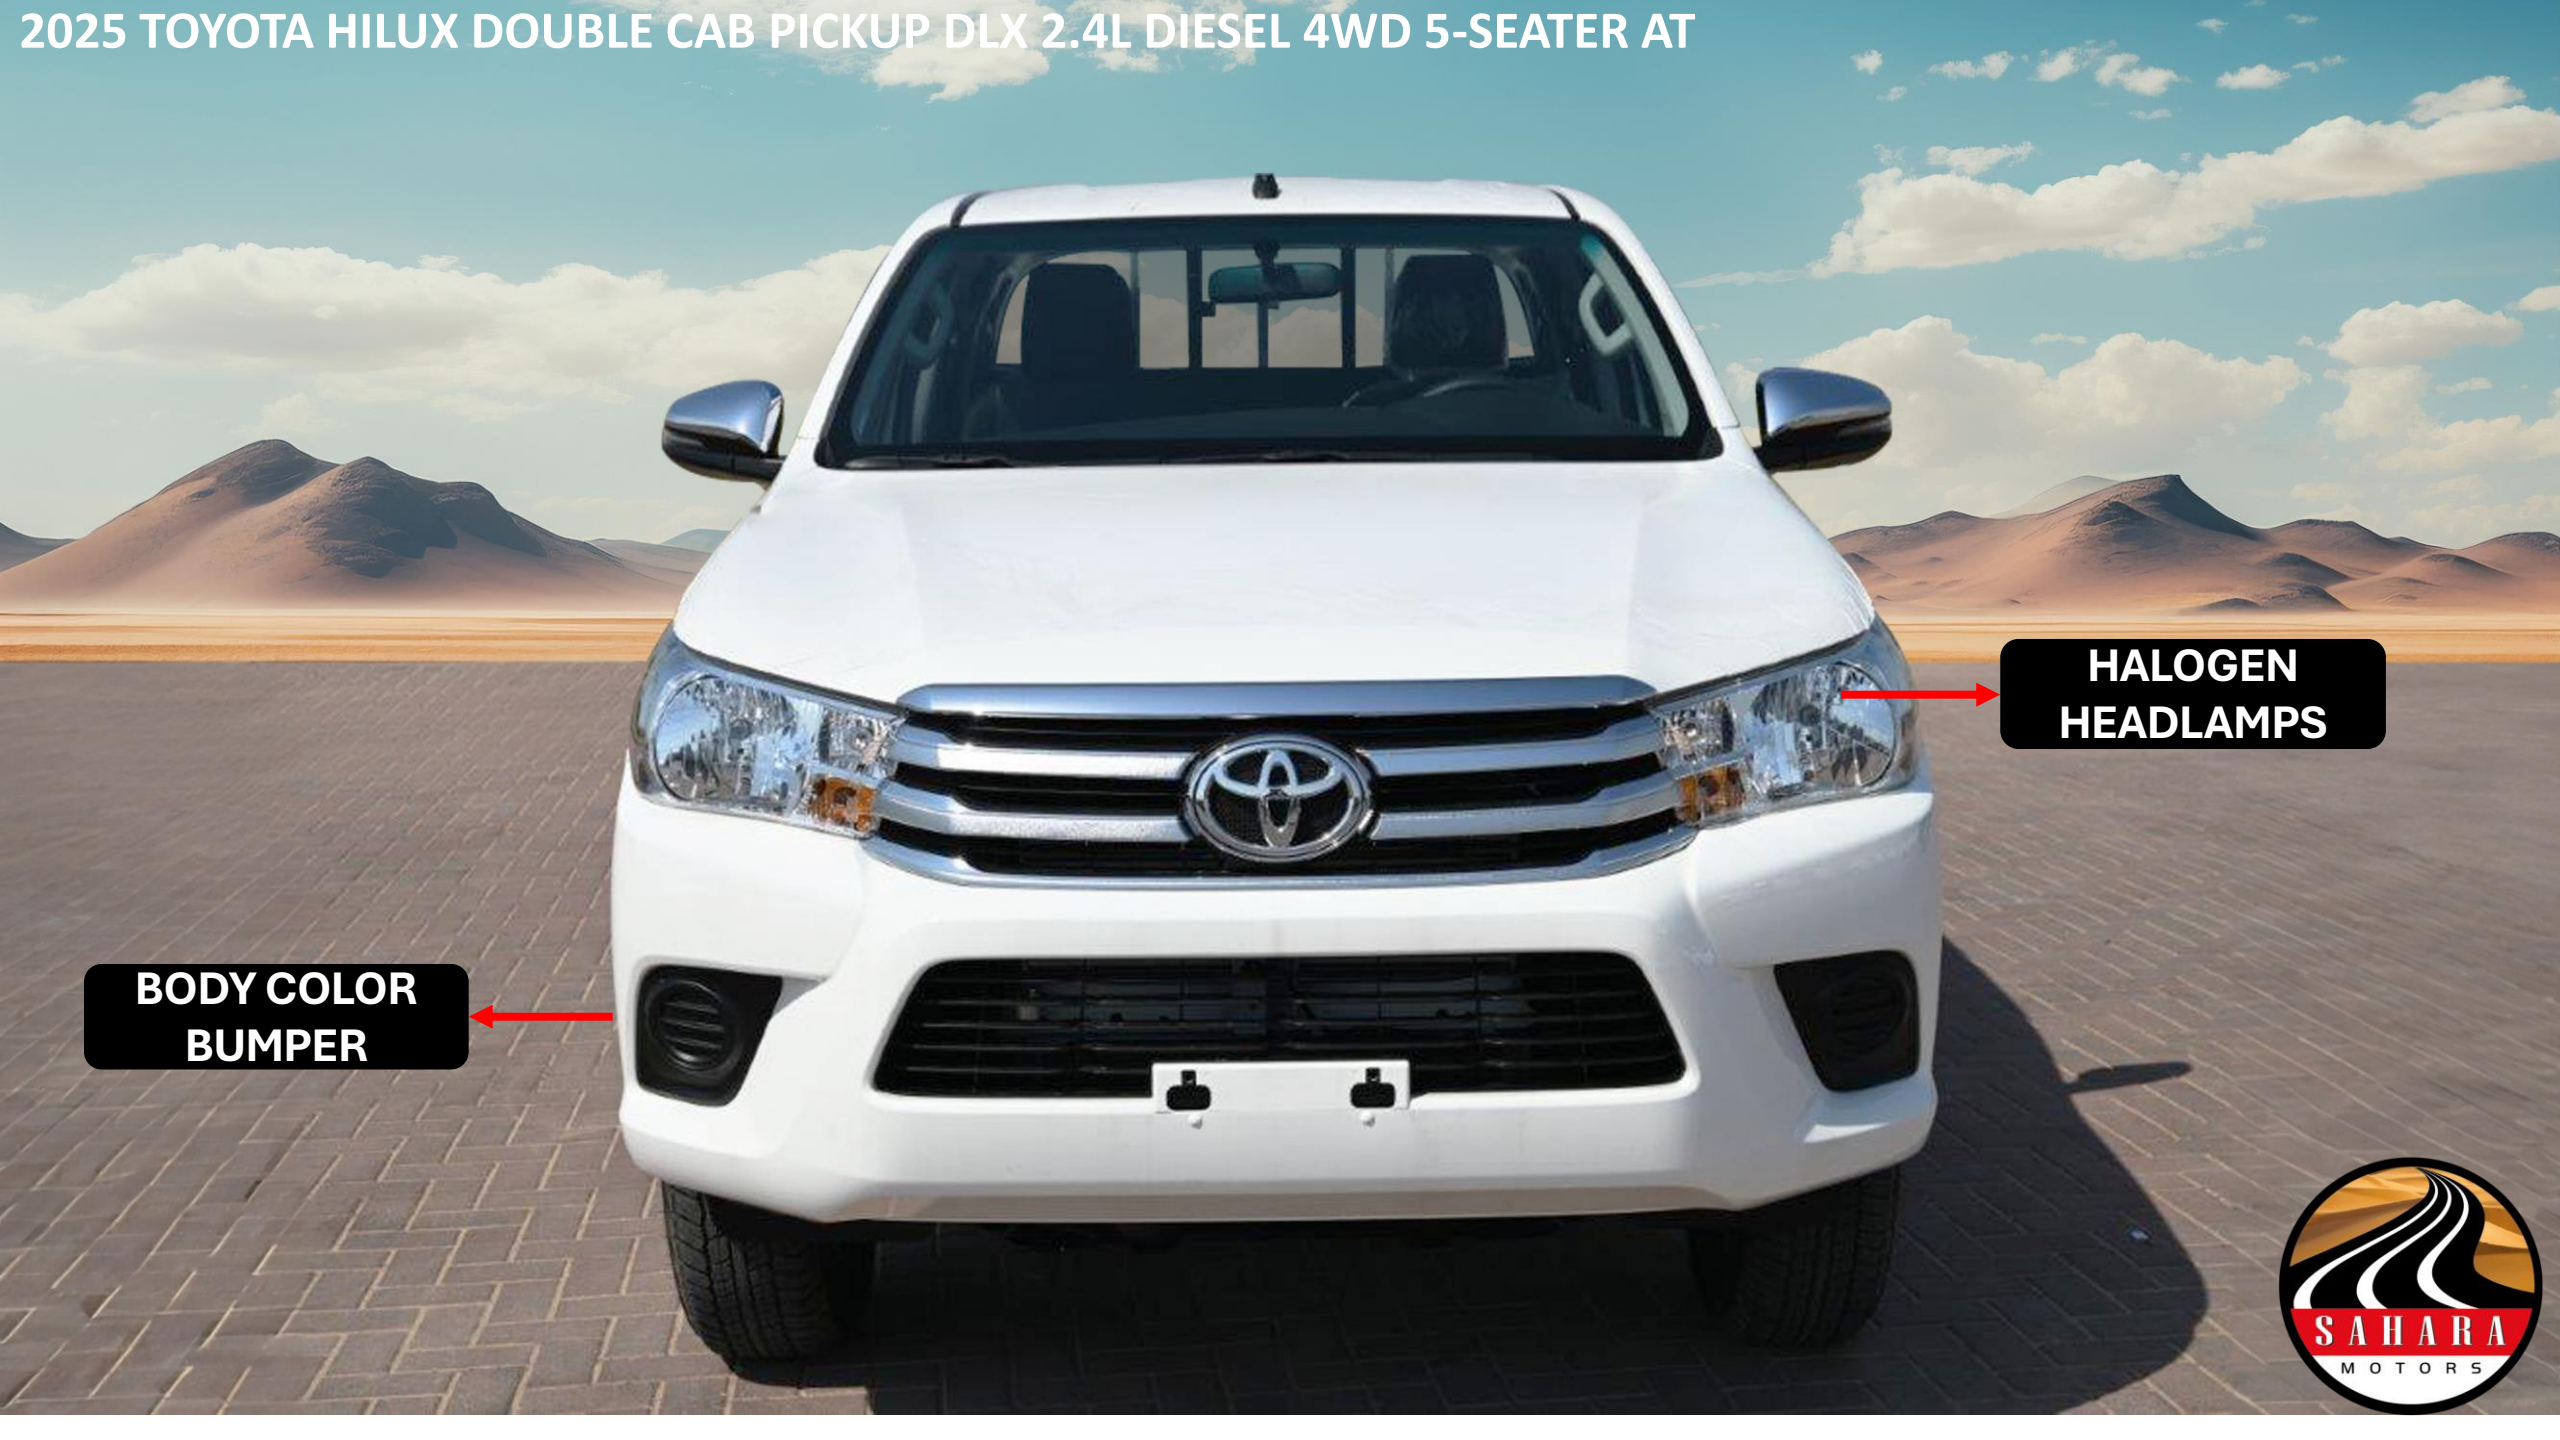

NEW
2025

HILUX

DC DLX 2.4L DSL AT

2025 TOYOTA HILUX DOUBLE CAB PICKUP DLX 2.4L DIESEL 4WD 5-SEATER AT

**HALOGEN
HEADLAMPS**

**BODY COLOR
BUMPER**

2025 TOYOTA HILUX DOUBLE CAB PICKUP DLX 2.4L DIESEL 4WD 5-SEATER AT

SIDE STRIPE

17" STEEL WHEELS

2025 TOYOTA HILUX DOUBLE CAB PICKUP DLX 2.4L DIESEL 4WD 5-SEATER AT

**DECK GUARD
FRAME**

**ELECTRIC MIRROR
WITH INDICATORS**

2025 TOYOTA HILUX DOUBLE CAB PICKUP DLX 2.4L DIESEL 4WD 5-SEATER AT

**REAR STEEL STEP
BUMPER**

FRONT PERSONAL LAMP

FRONT COOL BOX

FABRIC SEATS

POWERED REAR WINDOW

**MULTI INFORMATION
DISPLAY**

**POWER STEERING
WITH CONTROLLING
SWITCHES**

REAR DIFF LOCK

**AIR BAGS DRIVER +
PASSENGER**

2025 MODEL TOYOTA HILUX DOUBLE CAB PICKUP DLX 2.4L DIESEL 4WD 5-SEATER AUTOMATIC TRANSMISSION

**MODEL CODE-GUN125L-DTTLXV
ENGINE 2.4L V4, 16-VALVE, DOHC, DUAL VVT-I
TRANSMISSION AUTOMATIC
FUEL TANK CAPACITY 80L
SEATING 5 SEATERS
FRONT & REAR BRAKE V.DISC
FR. SUSPENSION DOUBLE-WISHBONE
RR. SUSPENSION LEAF SPRINGS RIGID AXLE
STEERING 4-SPOKE – SYNTHETIC UTHRANE + MANUAL
TILT STEERING
ABS+VSC+HAC+TSC
POWER STEERING
REAR DIFF LOCK
AIRBAGS DRIVER + PASSENGER
AUDIO SYSTEM AM/FM/DVD
SPEAKERS 02
STEERING CONTROL AUDIO AND TEL AND VOICE
TIRES SIZE 225/70R17
TIRE PATTERN STEEL WHEELS
OVER-HEAD CONSOLE
FRONT COOL BOX
FABRIC SEATS (SEPARATE HIGH)
MANUAL AIR CONDITIONER
FRONT PERSONAL LAMP**